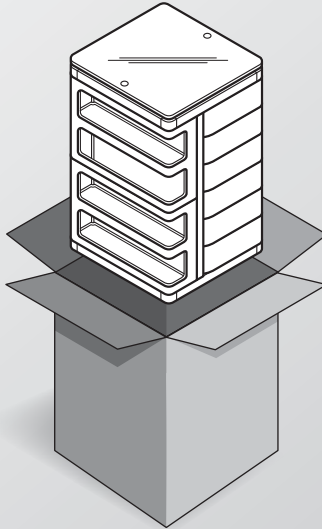

A Rugged Mobile Storage Solution

Art, Craft, Sewing, or Office Supplies

Six Storage Drawers

Four Compartments

Tempered Glass Top

Ships Assembled Except for Glass and Casters

#53101 black

#53100 white

#53102 turquoise

Plastic and Steel Frame Construction

50 LBS LIMIT

7.5" W X 13" D
19 cm W x 33 cm D

13.75" | 35 cm

14.5" | 37 cm

13.5" | 34 cm

3" | 8 cm

25" | 64 cm

PATENTED FOR UTILITY US | EU | CN | TW