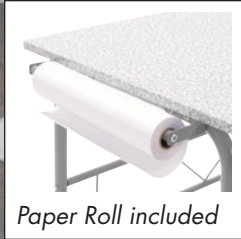

Hooks for bags

Paper Roll included

#55128

#55125

#55126

#55127

Project Center

#55125 Pink/Spatter Gray

UPC: 0-17342-55125-1

#55126 Blue/Spatter Gray

UPC: 0-17342-55126-8

#55127 Purple/Spatter Gray

UPC: 0-17342-55127-5

#55128 Grey/Spatter Gray

UPC: 0-17342-55128-2

- Desk Dimensions: 37.75" W x 21.75" D x 28" H
- Top Dimensions: 35.5" W x 21.75" D
- Bench Dimensions: 21.5" W x 12" D x 16" H
- Includes One Paper Roll: 12" W
- Powder Coated Steel Frame for Durability
- Rear Crossbar for Rigidity
- Two Hooks to Hang Bags or Jackets
- Four Floor Levelers for Stability
- Can be Used as a Homework Desk or Art Station